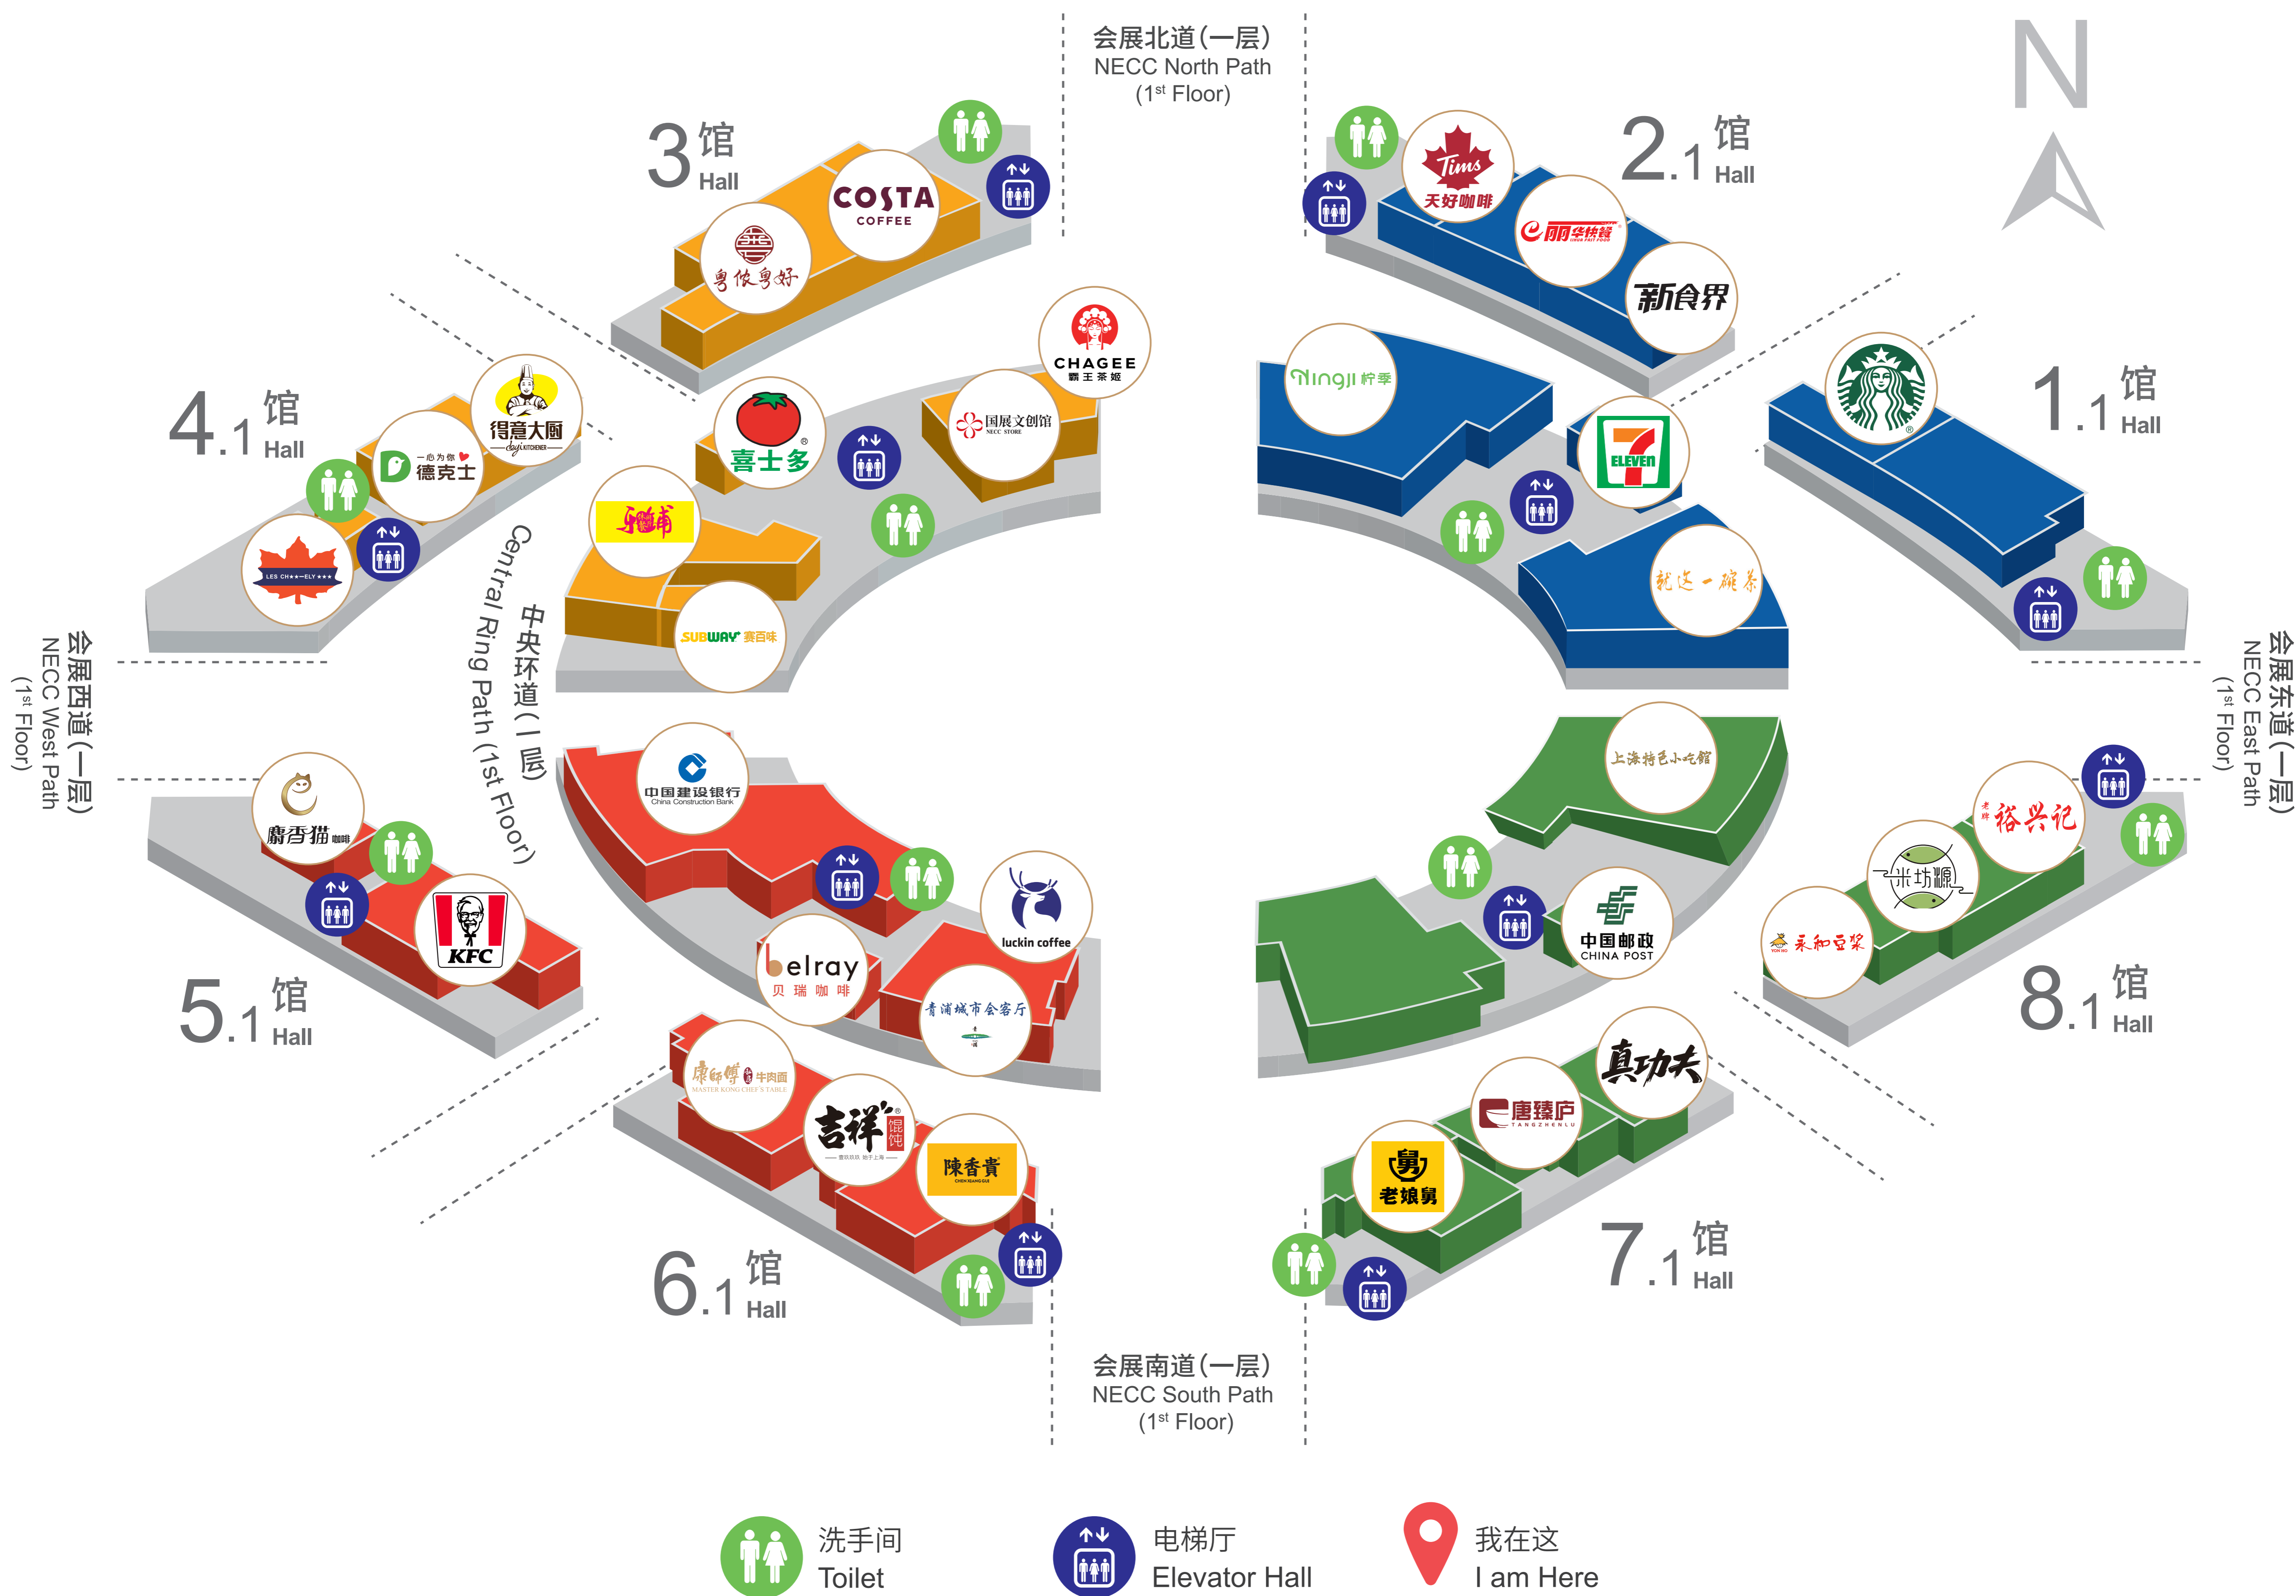

1F

楼层导览

SHOPPING GUIDE

此层可通往1.1馆、2.1馆、3馆、4.1馆、5.1馆、6.1馆、7.1馆、8.1馆
This floor leads to the 1.1H, 2.1H, 3H, 4.1H, 5.1H, 6.1H, 7.1H, 8.1H

Order Delivery

点餐速达

点餐不麻烦!

Delivered to the booth quickly,
Not troublesome to order!

1

扫码进入“国家会展中心(上海)小程序”
Scan the QR code to enter the NECC (Shanghai) Mini Program.

2

首页点击“餐饮配送”
Click “Food Delivery” on the homepage.

3

选择心仪商家下单配送
Choose the merchant you like and place an order for food delivery.

楼层导览 SHOPPING GUIDE

点餐不麻烦!
Delivered to the booth quickly,
Not troublesome to order!

Order Delivery 点餐速达

1

扫码进入“国家会展中心(上海)小程序”
Scan the QR code to enter the NECC (Shanghai) Mini Program.

2

首页点击“餐饮配送”
Click “Food Delivery” on the homepage.

此层可通往1.2馆、2.2馆、4.2馆、5.2馆、6.2馆、7.2馆、8.2馆
This floor leads to the 1.2H, 2.2H, 4.2H, 5.2H, 6.2H, 7.2H, 8.2H

Order Delivery

点餐速达

点餐不麻烦!

Delivered to the booth quickly,
Not troublesome to order!

1

扫码进入“国家会展中心(上海)小程序”
Scan the QR code to enter the NECC (Shanghai) Mini Program.